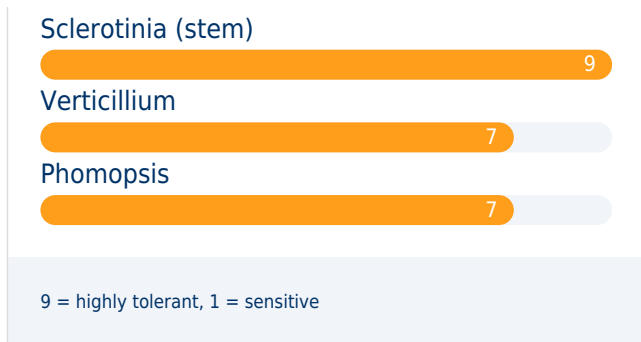

To manage easily weed problems

- **YIELD PERFORMANCES**

To satisfy farmers and dealers

Characteristics

Flowering **Mid late**

Maturity **Mid late**

Oil type **Linoleic**

Plant height **Medium - High**

Head shape **Flat**

Head position **Inclined**

TKW **50-60 g**

Oil content **45 - 47 %**

Agronomy

Early vigor

6

Standability

9

Drought tolerance

7

9 = excellent, 1 = poor

Disease tolerance

Broomrape **G**

Mildew **RM9**

Sclerotinia (head)

7

Growing recommendations

DOVER CLP is our new standard for Clearfield ORO G market. This hybrid impresses by its results. With its broomrape tolerance, this variety can be sow in all kind of broomrape pressure conditions. A Clearfield Plus sunflower improves the weed management of field. To resume DOVER CLP, it's the name of your new partner for your sunflower fields.