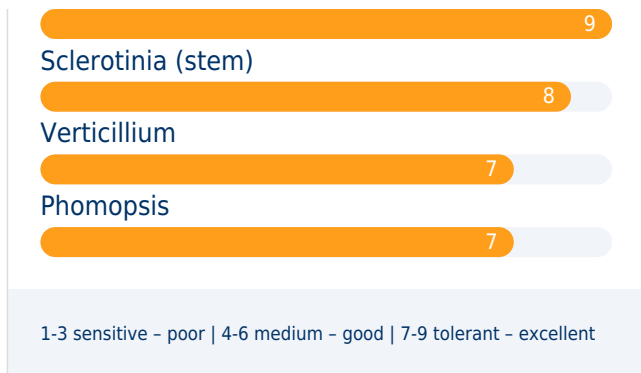

Growing recommendations

MAS 852SU comes from a new generation of hybrids which combines many qualities : broomrape tolerance, Express tolerance, good disease tolerance It's a new way to secure yield potential. MAS 852SU will be well adapted to all kind of sowing conditions from Spain to Russia. MAS 852SU is probably a future bestseller of MAS Seeds portfolio

	Optimal conditions	Limited conditions
Adaptation	4 on 4	3 on 4
Density at harvest	65000 - 68000 Plants/ha	55000 - 60000 Plants/ha

The results and recommendations given in this document are the values based on MAS Seeds R&D network and are intended for general guidance. We cannot assume any liability for the future achievement of these values, as the individual results and the performance may vary in different local growing, soil and weather conditions.