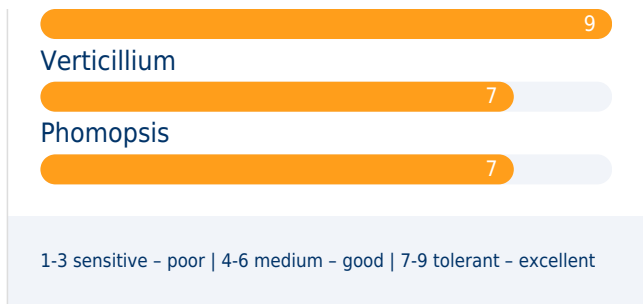

To manage easily weed problems

- **YIELD PERFORMANCES**

To satisfy farmers and dealers

Characteristics

Flowering **Mid late**

Maturity **Mid late**

Oil type **Linoleic**

Head shape **Flat**

Head position **Inclined**

TKW **50 - 60 g**

Oil content **45 - 47 %**

Agronomy

Early vigor

6

Standability

9

1-3 sensitive - poor | 4-6 medium - good | 7-9 tolerant - excellent

Disease tolerance

Broomrape **G**

Mildew **RM9**

Sclerotinia (head)

7

Sclerotinia (stem)

Growing recommendations

DOVER CLP is our new standard for Clearfield ORO G market. This hybrid impresses by its results. With its broomrape tolerance, this variety can be sow in all kind of broomrape pressure conditions. A Clearfield Plus sunflower improves the weed management of field. To resume DOVER CLP, it's the name of your new partner for your sunflower fields.