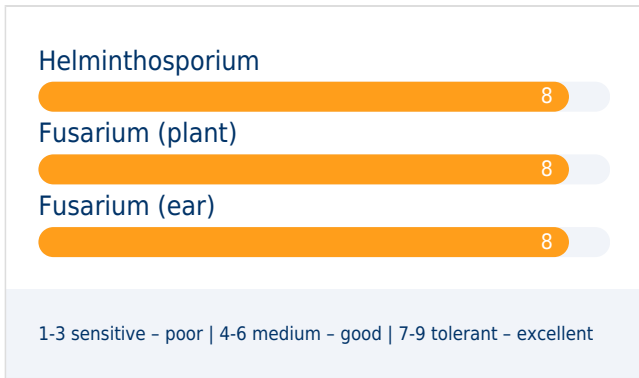

TKW **360 g**

Flowering* **1070°C**

Grain maturity at 32% H₂O* **2100°C**

Silage maturity at 32% DM* **1920°C**

*Sum of temperature (base 6°C)

Agronomy

Early vigor

9

Stay-green

9

Dry-down

7

Standability

8

Drought tolerance

8

1-3 sensitive - poor | 4-6 medium - good | 7-9 tolerant - excellent

Disease tolerance

Feed value

Growing recommendations

	Optimal conditions	Limited conditions
Adaptation	4 on 4	4 on 4
Density - silage use	100000 Plants/ha	90000 Plants/ha