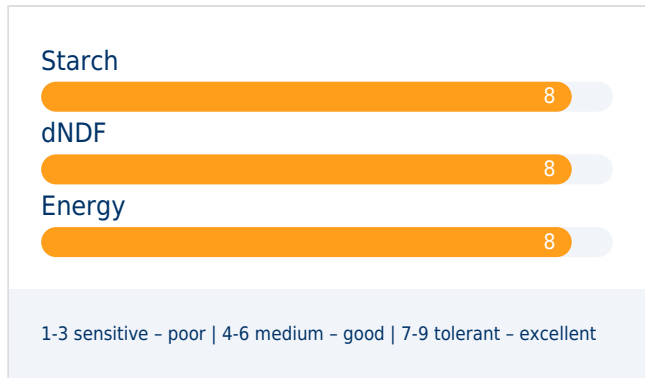

TKW **360 g**

Flowering* **1070°C**

Grain maturity at 32% H₂O* **2100°C**

Silage maturity at 32% DM* **1920°C**

*Sum of temperature (base 6°C)

Agronomy

Early vigor

9

Stay-green

9

Dry-down

7

Standability

8

Drought tolerance

8

1-3 sensitive - poor | 4-6 medium - good | 7-9 tolerant - excellent

Disease tolerance

Feed value

Growing recommendations

	Optimal conditions	Limited conditions
Adaptation	4 on 4	4 on 4
Density - silage use	100000 Plants/ha	90000 Plants/ha